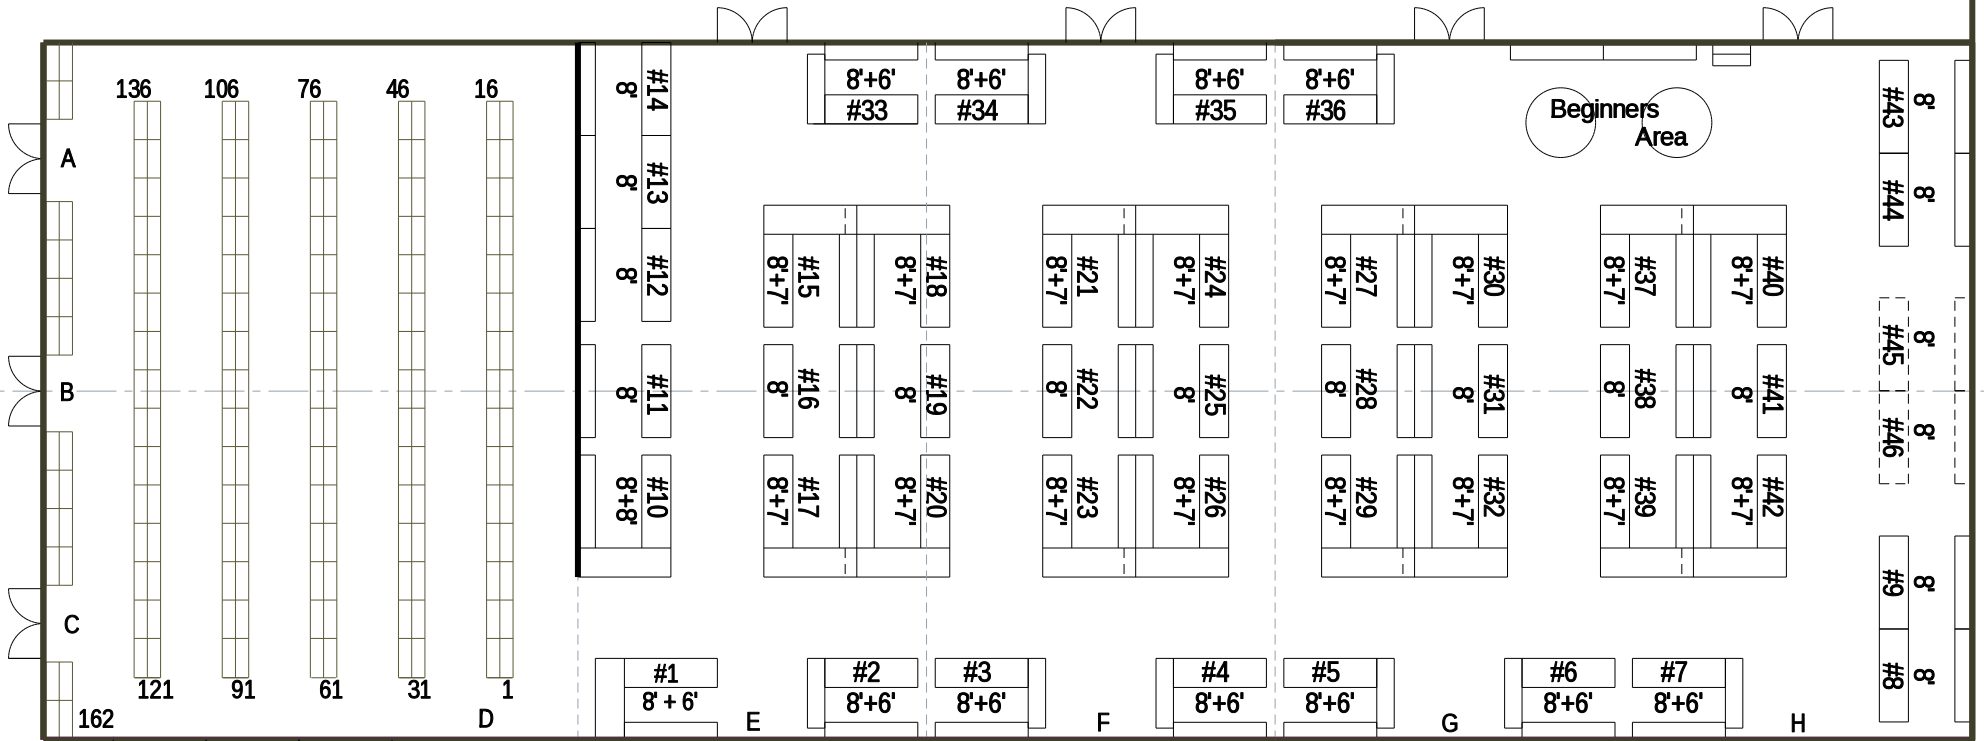

BALPEX 2025 Floor Plan:

Baltimore Philatelic Society

Exhibit Entrance
8:00 AM - 6:00 PM

Show Entrance
10:00 AM - 6:00 PM

Exit

Exit

REST ROOMS

Pennsylvania