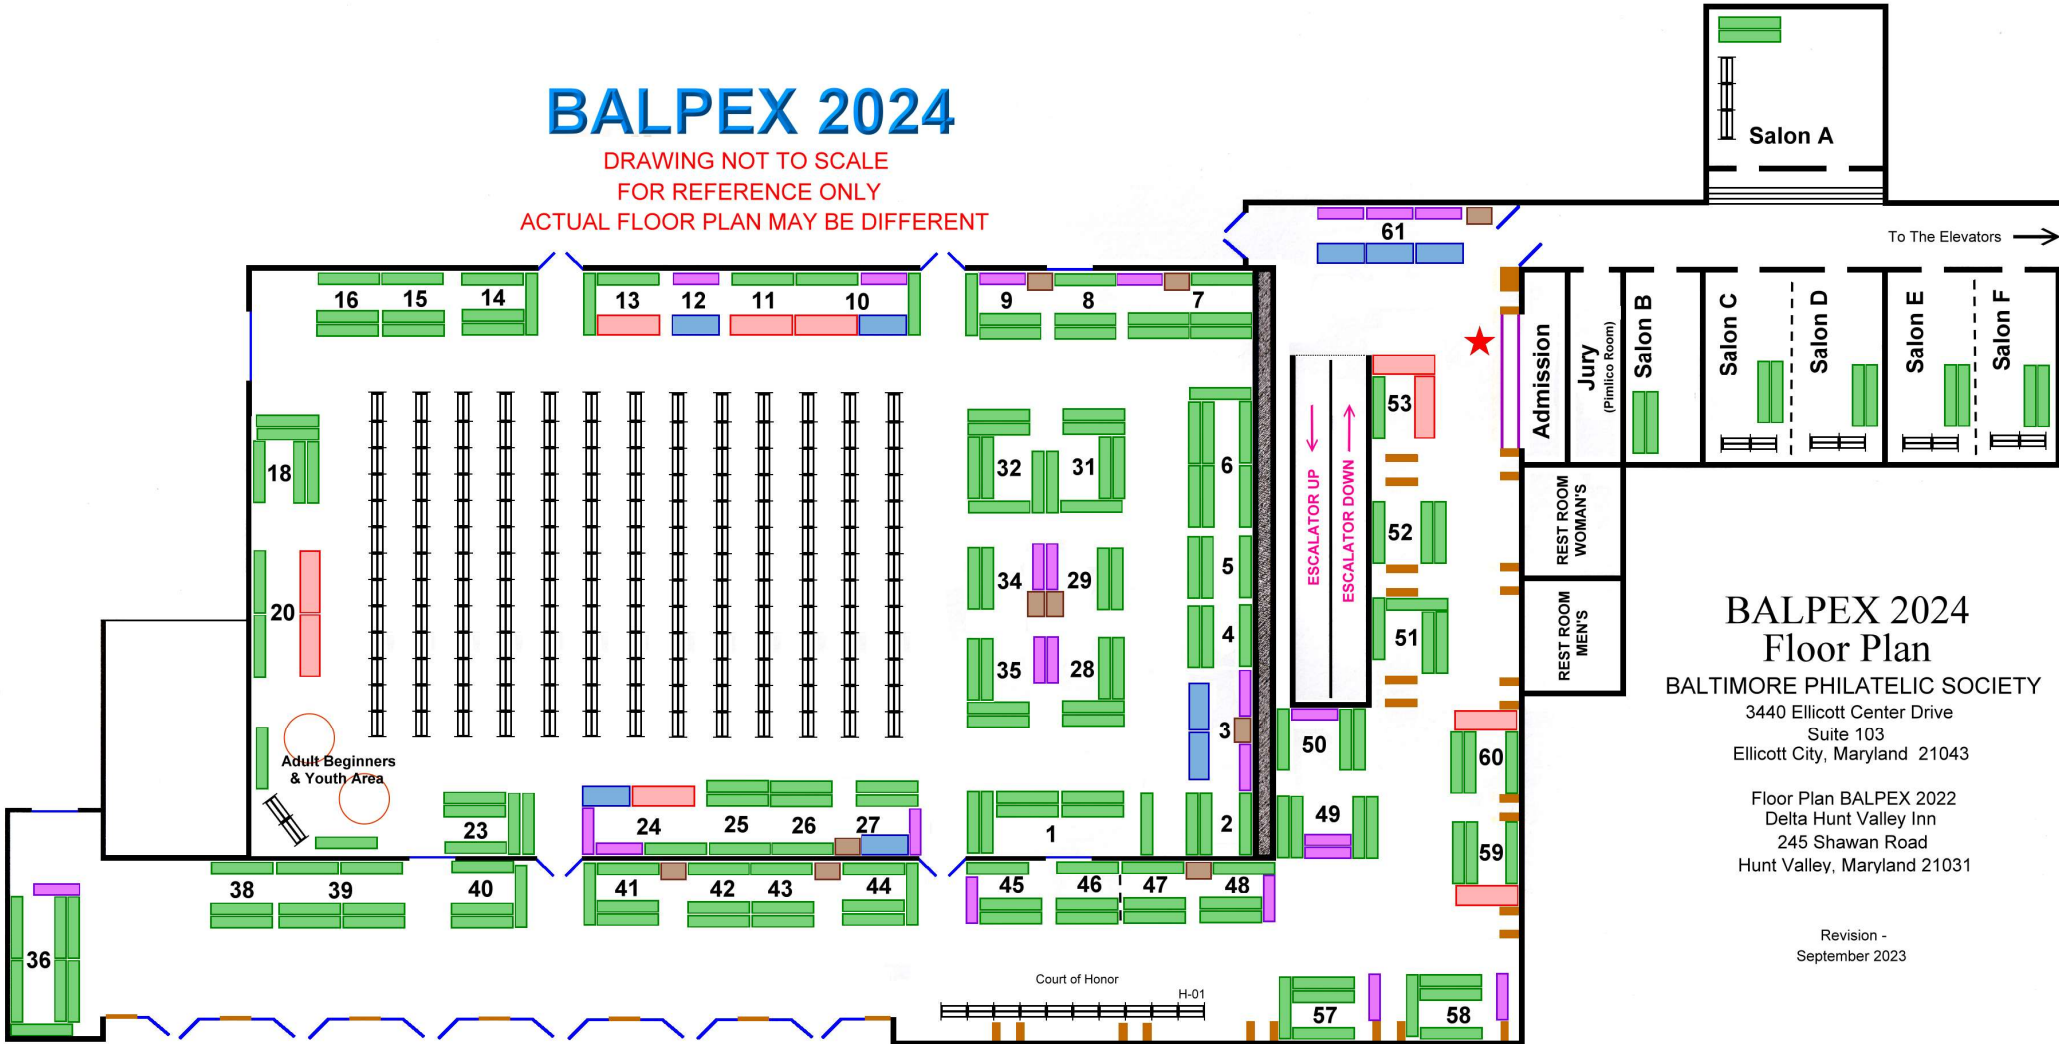

BALPEX 2024

DRAWING NOT TO SCALE
FOR REFERENCE ONLY
ACTUAL FLOOR PLAN MAY BE DIFFERENT

BALPEX 2024
Floor Plan
BALTIMORE PHILATELIC SOCIETY
3440 Ellicott Center Drive
Suite 103
Ellicott City, Maryland 21043

Floor Plan BALPEX 2022
Delta Hunt Valley Inn
245 Shawan Road
Hunt Valley, Maryland 21031

Revision -
September 2023